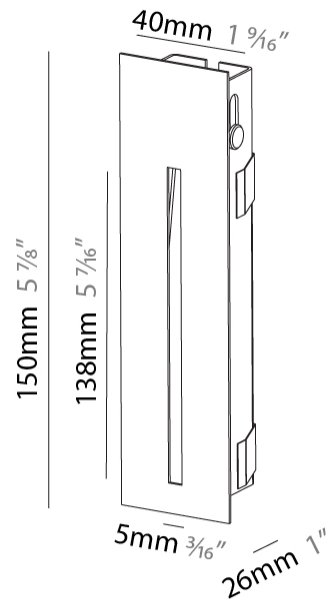

GENERAL

Series: Delight
Subseries: Delight String
Partner: Prolicht
Division: Architectural
Installation: Recessed
Product Type: Step Light
Mounting Location: Wall
Light Distribution: Asymmetric

PHYSICAL

Shape: Rectangle
Width (mm): 40
Width (in): 1 9/16
Height (mm): 150
Depth (mm): 26
Height (in): 5 7/8
Depth (in): 1
Ceiling Thickness (mm): 10 / 12 / 15
Ceiling Thickness (in): 3/8 or 1/2 or 9/16
Min. Recessing Depth (mm): 30
Min. Recessing Depth (in): 1 3/16
Weight (kg): .21
Weight (lbs): .46
Installation Requirement: 140mm / 5 1/2" x 34mm / 1 5/16"
Fixture Finish: SSR / BKV / CWI / CRY / HAB / UFT / ITA / RUA / FTG / MYG / LOD / PUS / FRO / FUP / KIA / POP / BLS / SPG / MEY / GOH / CHC / COM / ABZ / JAG / OBR / MOS / ROR
Fixture Material: Aluminum

ELECTRICAL

Lamp Type: LED (Zhaga Standard)
Input Wattage (W): 2.2
Total Output Wattage (W): 2
Dimming: Non-Dimming / Phase Dimming (120Vac only) / 0-10V Dimming
Driver Included: No
Driver Location: Remote
Driver Type: Constant Current - 120 / 277Vac
Driver Class: Class 2
Input Voltage (V): 120 - 277
Constant Current (MA): 700

LED

Number of LEDs: 1
Color Temperature (°K): 2700 / 3000 / 3500 / 4000
Max. Delivered Lumen (lm): 30
CRI: >90 CRI
Lamp Life (hrs): 50000

OPTICAL

RATINGS AND CERTIFICATIONS

Certified By: Certified for North American Standards
IP rating: IP20