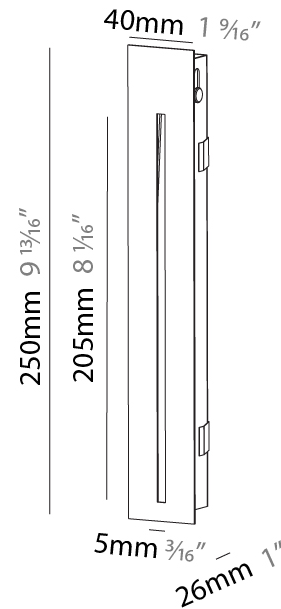

GENERAL

Series: Delight
Subseries: Delight String
Partner: Prolicht
Division: Architectural
Installation: Recessed
Product Type: Step Light
Mounting Location: Wall
Light Distribution: Asymmetric

PHYSICAL

Shape: Rectangle
Width (mm): 40
Width (in): 1 9/16
Height (mm): 250
Depth (mm): 26
Height (in): 9 13/16
Depth (in): 1
Ceiling Thickness (mm): 10 / 12 / 15
Ceiling Thickness (in): 3/8 or 1/2 or 9/16
Min. Recessing Depth (mm): 30
Min. Recessing Depth (in): 1 3/16
Weight (kg): .83
Weight (lbs): 1.8
Fixture Finish: SSR / BKV / CWI / CRY / HAB / UFT / ITA / RUA / FTG / MYG / LOD / PUS / FRO / FUP / KIA / POP / BLS / SPG / MEY / GOH / CHC / COM / ABZ / JAG / OBR / MOS / ROR
Fixture Material: Aluminum
Cut-out Measurements: 240mm / 9 7/16" x 34mm / 1 5/16"

ELECTRICAL

Lamp Type: LED (Zhaga Standard)
Input Wattage (W): 2.2
Total Output Wattage (W): 2
Dimming: Non-Dimming / Phase Dimming (120Vac only) / 0-10V Dimming
Driver Included: No
Driver Location: Remote
Driver Type: Constant Current - 120 / 277Vac
Driver Class: Class 2
Input Voltage (V): 120 - 277
Constant Current (MA): 700

LED

Number of LEDs: 1
Color Temperature (°K): 2700 / 3000 / 3500 / 4000
Max. Delivered Lumen (lm): 30
CRI: >90 CRI
Lamp Life (hrs): 50000

OPTICAL

RATINGS AND CERTIFICATIONS

Certified By: Certified for North American Standards
IP rating: IP20

PROJECT
TYPE
SPECIFIER
QUANTITY
DATE